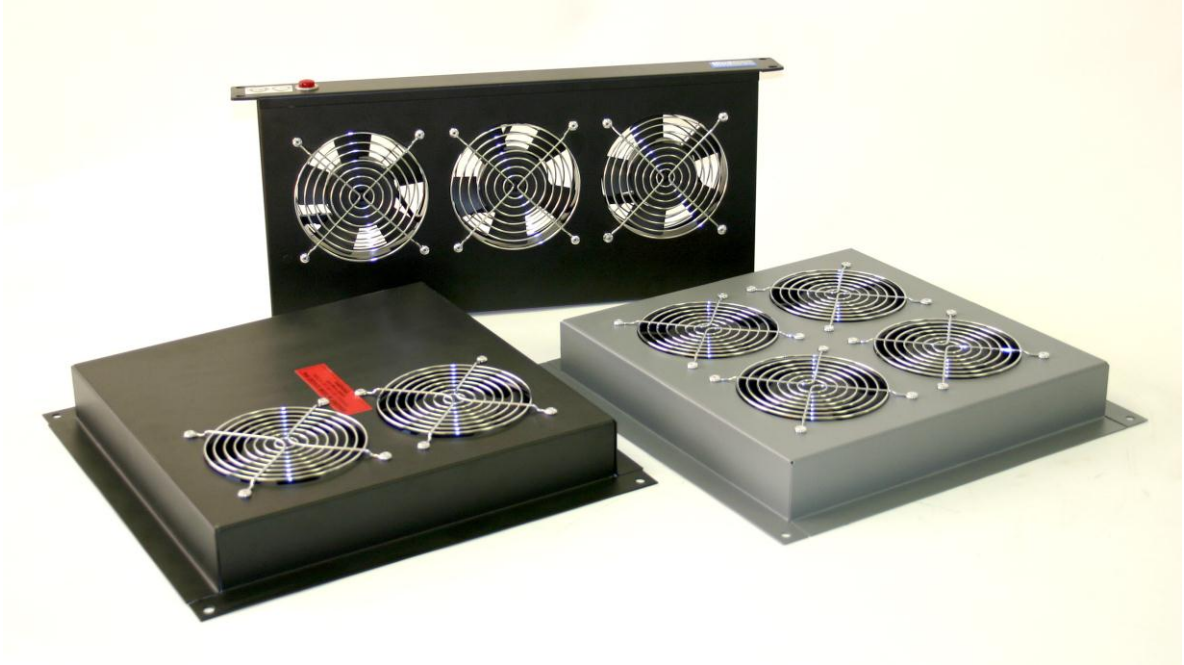

### Cooling Options – Fan Trays

#### Drop in Fan Trays

- Modrac have three easily installed Drop in fan trays.
- A two way, four way and a six way unit.
- The fan trays are all hot swappable, with four screws fitting the units to the top of the cabinet.
- The fan trays are installed from the top (outside) the cabinet, thereby offering easy accessibility when replacing a unit.
- All fan trays are zinc phosphate treated and then powder coated to prevent rusting.

#### Rack Mountable Fan Trays

- Modrac offer a 3way and a 6 way rack mountable fan trays for supplemental air flow.
- All rack mountable trays come with a pilot light to indicate whether the power is on or off.